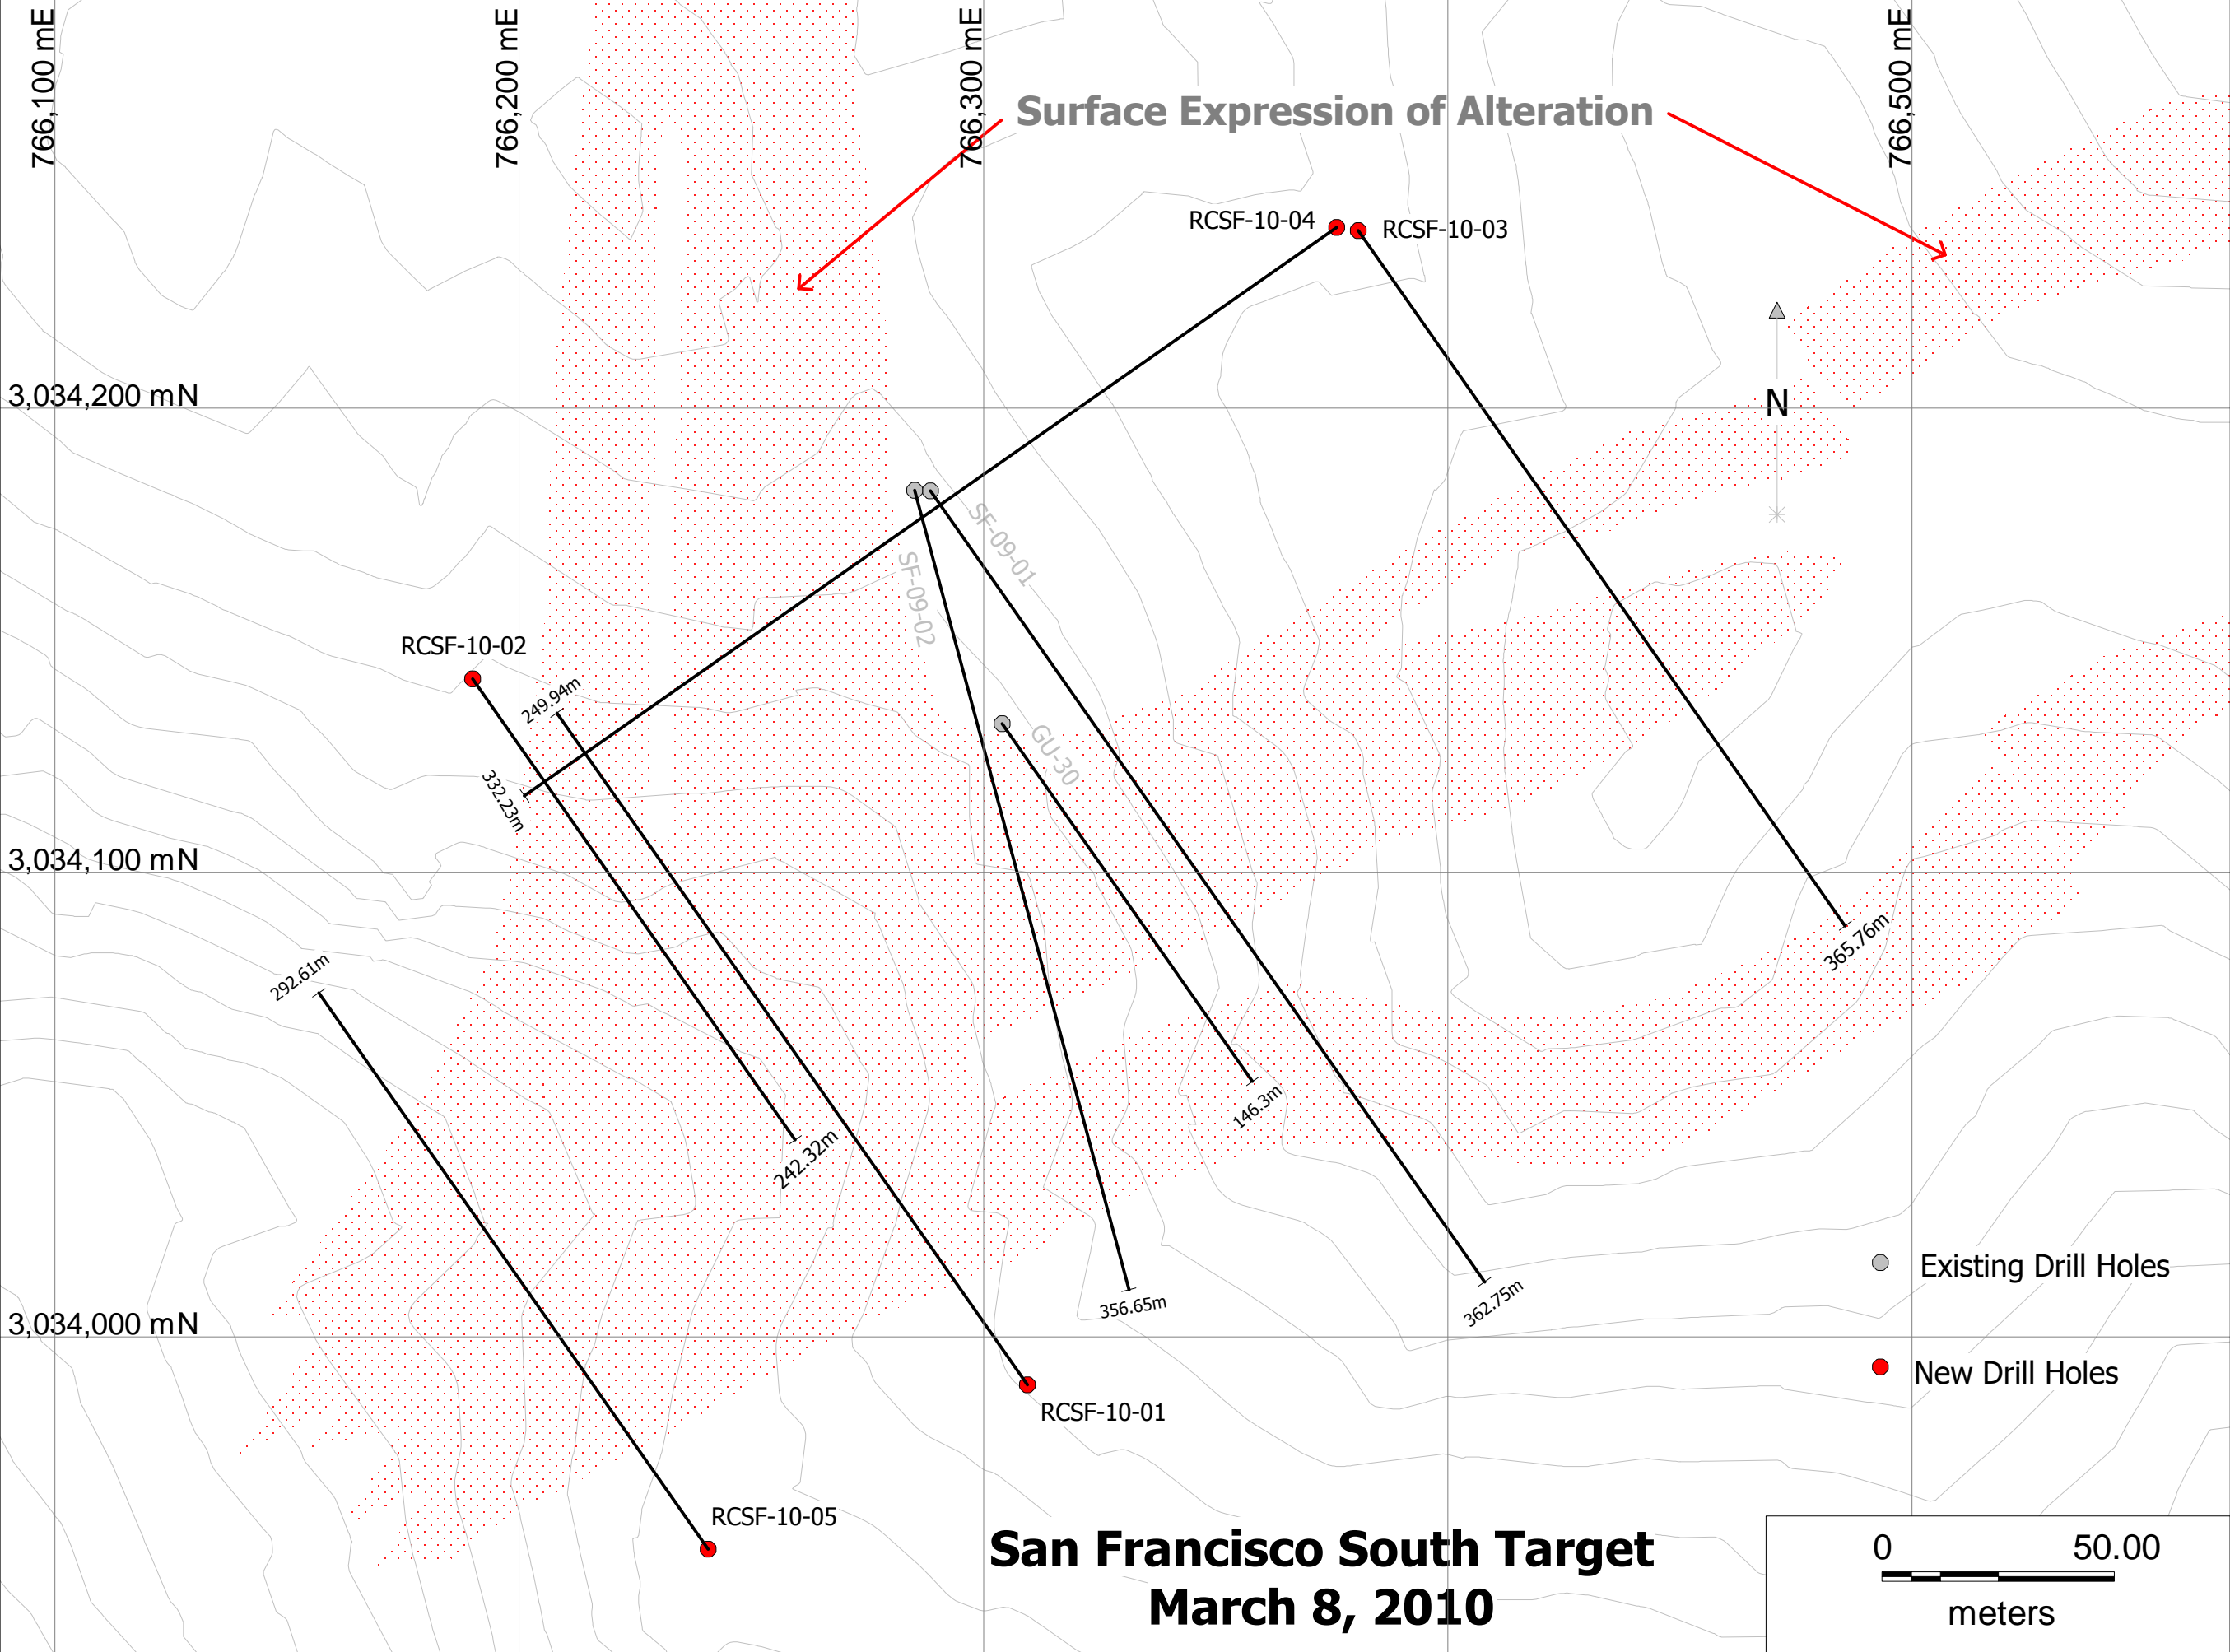

Surface Expression of Alteration

**San Francisco South Target
March 8, 2010**

- Existing Drill Holes
- New Drill Holes